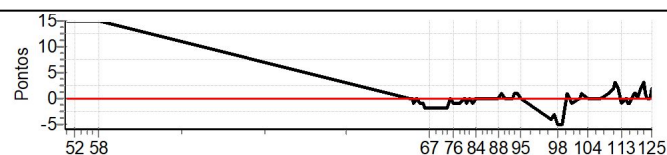

PC	Tp	Trc	DistPC	Ideal	Passagem	Pen	Erro	Pontos	NoPC	AtePC
103	Tmp	46	12.870	22:55:39	22:55:40	0	1s	+1	3°	3°
104	Tmp	46	14.946	22:57:13	22:57:13	0	0s	0	2°	3°
105	Tmp	46	15.951	22:57:58	22:57:58	0	0s	0	2°	3°
106	Tmp	46	17.200	22:58:54	22:58:54	0	0s	0	4°	3°
107	Tmp	46	18.074	22:59:33	22:59:33	0	0s	0	3°	3°
108	Tmp	46	19.178	23:00:23	23:00:23	0	0s	0	3°	3°
109	Tmp	47	21.350	23:02:27	23:02:28	0	1s	+1	2°	3°
110	Tmp	47	22.305	23:03:24	23:03:26	0	2s	[+2]	3°	3°
111	Tmp	47	22.860	23:03:57	23:04:00	0	3s	[+3]	4°	3°
112	Tmp	47	23.406	23:04:30	23:04:32	0	2s	[+2]	4°	3°
113	Tmp	48	24.709	23:05:37	23:05:36	0	1s	-1	3°	3°
114	Tmp	48	26.065	23:06:38	23:06:38	0	0s	0	2°	3°
115	Tmp	48	26.659	23:07:05	23:07:04	0	1s	-1	3°	3°
116	Tmp	48	27.234	23:07:31	23:07:30	0	1s	-1	3°	3°
117	Tmp	48	28.478	23:08:27	23:08:28	0	1s	+1	3°	3°
118	Tmp	48	29.348	23:09:06	23:09:07	0	1s	+1	3°	3°
119	Tmp	48	29.966	23:09:34	23:09:34	0	0s	0	2°	3°
120	Tmp	48	30.803	23:10:11	23:10:13	0	2s	[+2]	3°	3°
121	Tmp	48	31.656	23:10:50	23:10:53	0	3s	[+3]	4°	3°
122	Tmp	48	32.339	23:11:20	23:11:21	0	1s	+1	4°	3°
123	Tmp	48	33.064	23:11:53	23:11:53	0	0s	0	3°	3°
124	Tmp	48	33.780	23:12:25	23:12:25	0	0s	0	3°	3°
125	Tmp	48	34.528	23:12:59	23:13:01	0	2s	+2	4°	3°

Num	4	Pen	0	PCZ	25	Total PP	61	Col. Final	3°