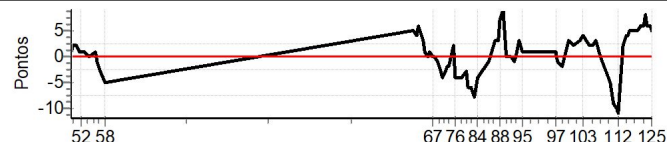

PC	Tp	Trc	DistPC	Ideal	Passagem	Pen	Erro	Pontos	NoPC	AtePC
103	Tmp	46	12.870	22:53:39	22:53:43	0	4s	+4	5°	4°
104	Tmp	46	14.946	22:55:13	22:55:15	0	2s	+2	5°	4°
105	Tmp	46	15.951	22:55:58	22:56:00	0	2s	+2	5°	4°
106	Tmp	46	17.200	22:56:54	22:56:57	0	3s	+3	6°	4°
107	Tmp	46	18.074	22:57:33	22:57:34	0	1s	+1	5°	4°
108	Tmp	46	19.178	22:58:23	22:58:22	0	1s	-1	4°	4°
109	Tmp	47	21.350	23:00:27	23:00:22	0	5s	-5	5°	4°
110	Tmp	47	22.305	23:01:24	23:01:15	0	9s	-9	6°	5°
111	Tmp	47	22.860	23:01:57	23:01:47	0	10s	-10	6°	5°
112	Tmp	47	23.406	23:02:30	23:02:19	0	11s	-11	6°	5°
113	Tmp	48	24.709	23:03:37	23:03:39	0	2s	+2	5°	5°
114	Tmp	48	26.065	23:04:38	23:04:42	0	4s	+4	5°	5°
115	Tmp	48	26.659	23:05:05	23:05:09	0	4s	+4	5°	5°
116	Tmp	48	27.234	23:05:31	23:05:36	0	5s	[+5]	5°	5°
117	Tmp	48	28.478	23:06:27	23:06:32	0	5s	[+5]	5°	5°
118	Tmp	48	29.348	23:07:06	23:07:11	0	5s	[+5]	5°	5°
119	Tmp	48	29.966	23:07:34	23:07:39	0	5s	[+5]	5°	5°
120	Tmp	48	30.803	23:08:11	23:08:17	0	6s	[+6]	6°	5°
121	Tmp	48	31.656	23:08:50	23:08:56	0	6s	[+6]	5°	5°
122	Tmp	48	32.339	23:09:20	23:09:28	0	8s	[+8]	6°	5°
123	Tmp	48	33.064	23:09:53	23:09:59	0	6s	[+6]	5°	5°
124	Tmp	48	33.780	23:10:25	23:10:31	0	6s	[+6]	6°	5°
125	Tmp	48	34.528	23:10:59	23:11:04	0	5s	[+5]	5°	5°

Num	2	Pen	0	PCZ	7	Total PP	166	Col. Final	5°