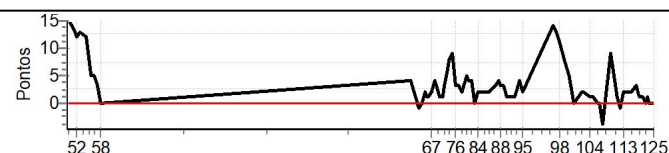

PC	Tp	Trc	DistPC	Ideal	Passagem	Pen	Erro	Pontos	NoPC	AtePC
103	Tmp	46	12.870	22:56:39	22:56:41	0	2s	+2	4°	5°
104	Tmp	46	14.946	22:58:13	22:58:14	0	1s	+1	4°	5°
105	Tmp	46	15.951	22:58:58	22:58:59	0	1s	+1	4°	5°
106	Tmp	46	17.200	22:59:54	22:59:54	0	0s	0	3°	5°
107	Tmp	46	18.074	23:00:33	23:00:33	0	0s	0	2°	5°
108	Tmp	46	19.178	23:01:23	23:01:19	0	4s	-4	5°	5°
109	Tmp	47	21.350	23:03:27	23:03:36	0	9s	[+9]	6°	5°
110	Tmp	47	22.305	23:04:24	23:04:27	0	3s	+3	4°	4°
111	Tmp	47	22.860	23:04:57	23:04:58	0	1s	+1	3°	4°
112	Tmp	47	23.406	23:05:30	23:05:29	0	1s	-1	3°	4°
113	Tmp	48	24.709	23:06:37	23:06:39	0	2s	+2	4°	4°
114	Tmp	48	26.065	23:07:38	23:07:40	0	2s	+2	4°	4°
115	Tmp	48	26.659	23:08:05	23:08:07	0	2s	+2	4°	4°
116	Tmp	48	27.234	23:08:31	23:08:33	0	2s	+2	4°	4°
117	Tmp	48	28.478	23:09:27	23:09:30	0	3s	+3	4°	4°
118	Tmp	48	29.348	23:10:06	23:10:08	0	2s	+2	4°	4°
119	Tmp	48	29.966	23:10:34	23:10:35	0	1s	+1	4°	4°
120	Tmp	48	30.803	23:11:11	23:11:12	0	1s	+1	2°	4°
121	Tmp	48	31.656	23:11:50	23:11:50	0	0s	0	2°	4°
122	Tmp	48	32.339	23:12:20	23:12:21	0	1s	+1	3°	4°
123	Tmp	48	33.064	23:12:53	23:12:53	0	0s	0	2°	4°
124	Tmp	48	33.780	23:13:25	23:13:25	0	0s	0	2°	4°
125	Tmp	48	34.528	23:13:59	23:13:59	0	0s	0	2°	4°

Num	5	Pen	0	PCZ	10	Total PP	122	Col. Final	4°