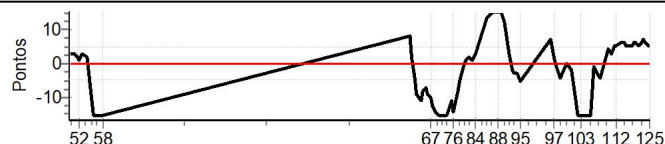

PC	Tp	Trc	DistPC	Ideal	Passagem	Pen	Erro	Pontos	NoPC	AtePC
103	Tmp	46	12.870	22:52:39	19:44:43	0	03h07m	-15	7°	6°
104	Tmp	46	14.946	22:54:13	19:46:21	0	03h07m	-15	7°	6°
105	Tmp	46	15.951	22:54:58	19:47:11	0	03h07m	-15	7°	6°
106	Tmp	46	17.200	22:55:54	22:55:53	0	1s	-1	5°	6°
107	Tmp	46	18.074	22:56:33	22:56:30	0	3s	-3	6°	6°
108	Tmp	46	19.178	22:57:23	22:57:19	0	4s	-4	6°	6°
109	Tmp	47	21.350	22:59:27	22:59:31	0	4s	+4	4°	6°
110	Tmp	47	22.305	23:00:24	23:00:27	0	3s	+3	5°	6°
111	Tmp	47	22.860	23:00:57	23:01:02	0	5s	[+5]	5°	6°
112	Tmp	47	23.406	23:01:30	23:01:35	0	5s	+5	5°	6°
113	Tmp	48	24.709	23:02:37	23:02:43	0	6s	[+6]	6°	6°
114	Tmp	48	26.065	23:03:38	23:03:44	0	6s	[+6]	6°	6°
115	Tmp	48	26.659	23:04:05	23:04:10	0	5s	+5	6°	6°
116	Tmp	48	27.234	23:04:31	23:04:36	0	5s	+5	6°	6°
117	Tmp	48	28.478	23:05:27	23:05:32	0	5s	+5	6°	6°
118	Tmp	48	29.348	23:06:06	23:06:12	0	6s	[+6]	6°	6°
119	Tmp	48	29.966	23:06:34	23:06:40	0	6s	[+6]	6°	6°
120	Tmp	48	30.803	23:07:11	23:07:16	0	5s	+5	5°	6°
121	Tmp	48	31.656	23:07:50	23:07:56	0	6s	[+6]	6°	6°
122	Tmp	48	32.339	23:08:20	23:08:27	0	7s	[+7]	5°	6°
123	Tmp	48	33.064	23:08:53	23:08:59	0	6s	[+6]	6°	6°
124	Tmp	48	33.780	23:09:25	23:09:30	0	5s	+5	5°	6°
125	Tmp	48	34.528	23:09:59	23:10:04	0	5s	+5	6°	6°

Num	1	Pen	0	PCZ	3	Total PP	429	Col. Final	6°