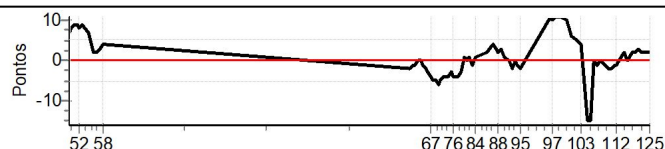

Num	20	Pen	0	PCZ	8	Total PP	156	Col. Final	8°