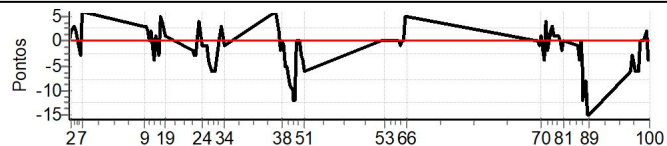

Num	8	Pen	0	PCZ	15	Total PP	237	Col. Final	4°