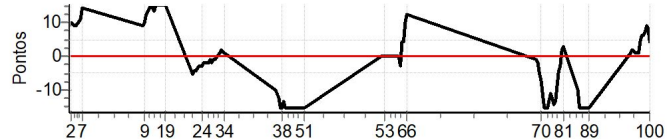

Num	31	Pen	0	PCZ	0	Total PP	585	Col. Final	6°