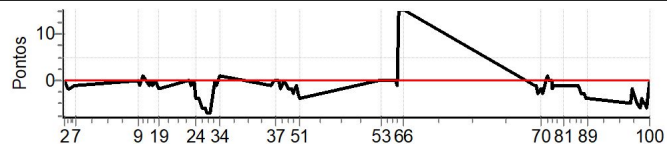

Num	25	Pen	0	PCZ	20	Total PP	172	Col. Final	9°