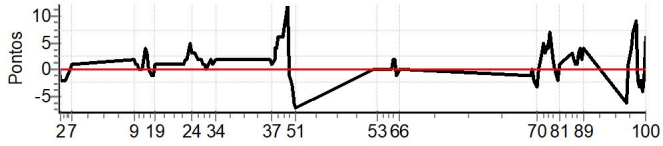

Num	30	Pen	0	PCZ	11	Total PP	124	Col. Final	2°