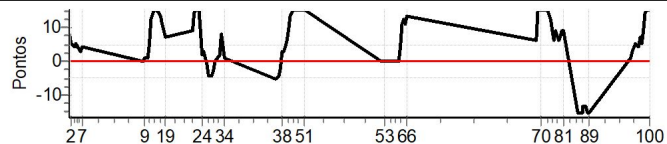

Num	32	Pen	0	PCZ	2	Total PP	505	Col. Final	5°