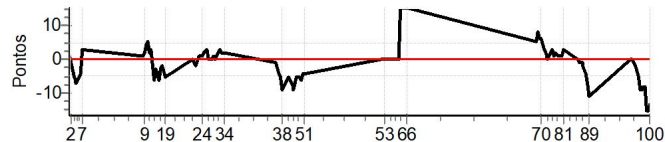

Num	12	Pen	0	PCZ	9	Total PP	282	Col. Final	6°